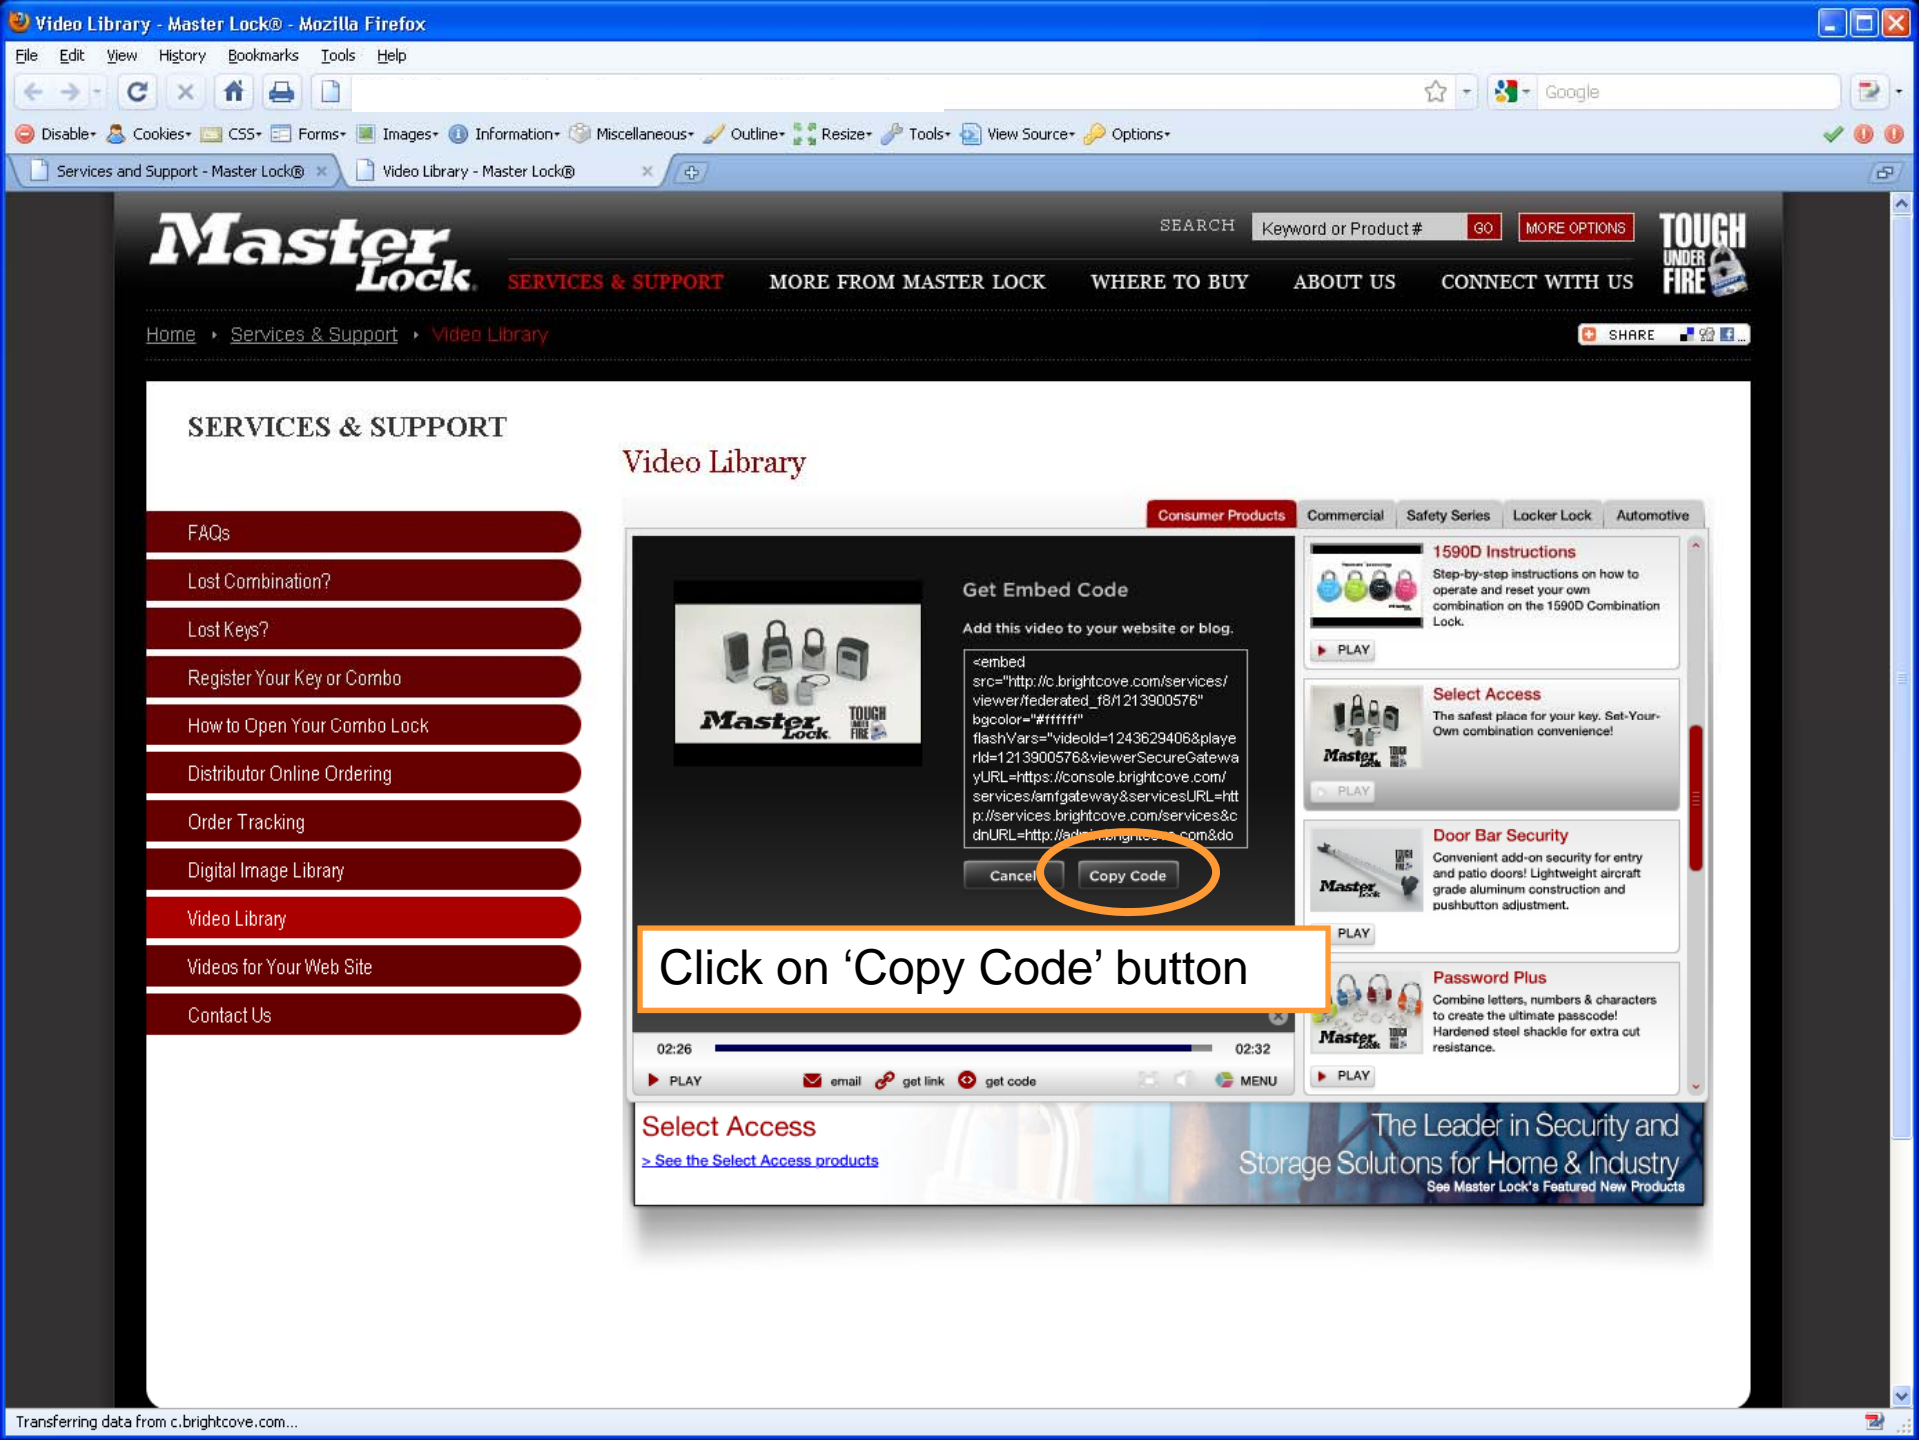

SERVICES & SUPPORT

- FAQs
- Lost Combination?
- Lost Keys?
- Register Your Key or Combo
- How to Open Your Combo Lock
- Distributor Online Ordering
- Order Tracking
- Digital Image Library
- Video Library
- Videos for Your Web Site
- Contact Us

Video Library

Consumer Products Commercial Safety Series Locker Lock Automotive

Get Embed Code

Add this video to your website or blog.

```
<embed
src="http://c.brightcove.com/services/
viewer/federated_f8/1213900576"
bgcolor="#ffffff"
flashVars="videoid=1243629406&playe
rid=1213900576&viewerSecureGatewa
yURL=https://console.brightcove.com/
services/amfgateway&servicesURL=htt
p://services.brightcove.com/services&c
dnURL=http://ads.brightcove.com&do
```

Cancel Copy Code

Click on 'Copy Code' button

1590D Instructions
Step-by-step instructions on how to operate and reset your own combination on the 1590D Combination Lock.

Select Access
The safest place for your key. Set-Your-Own combination convenience!

Door Bar Security
Convenient add-on security for entry and patio doors! Lightweight aircraft grade aluminum construction and pushbutton adjustment.

Password Plus
Combine letters, numbers & characters to create the ultimate passcode! Hardened steel shackle for extra cut resistance.

02:26 02:32

PLAY email get link get code MENU

Select Access
[> See the Select Access products](#)

The Leader in Security and Storage Solutions for Home & Industry
See Master Lock's Featured New Products