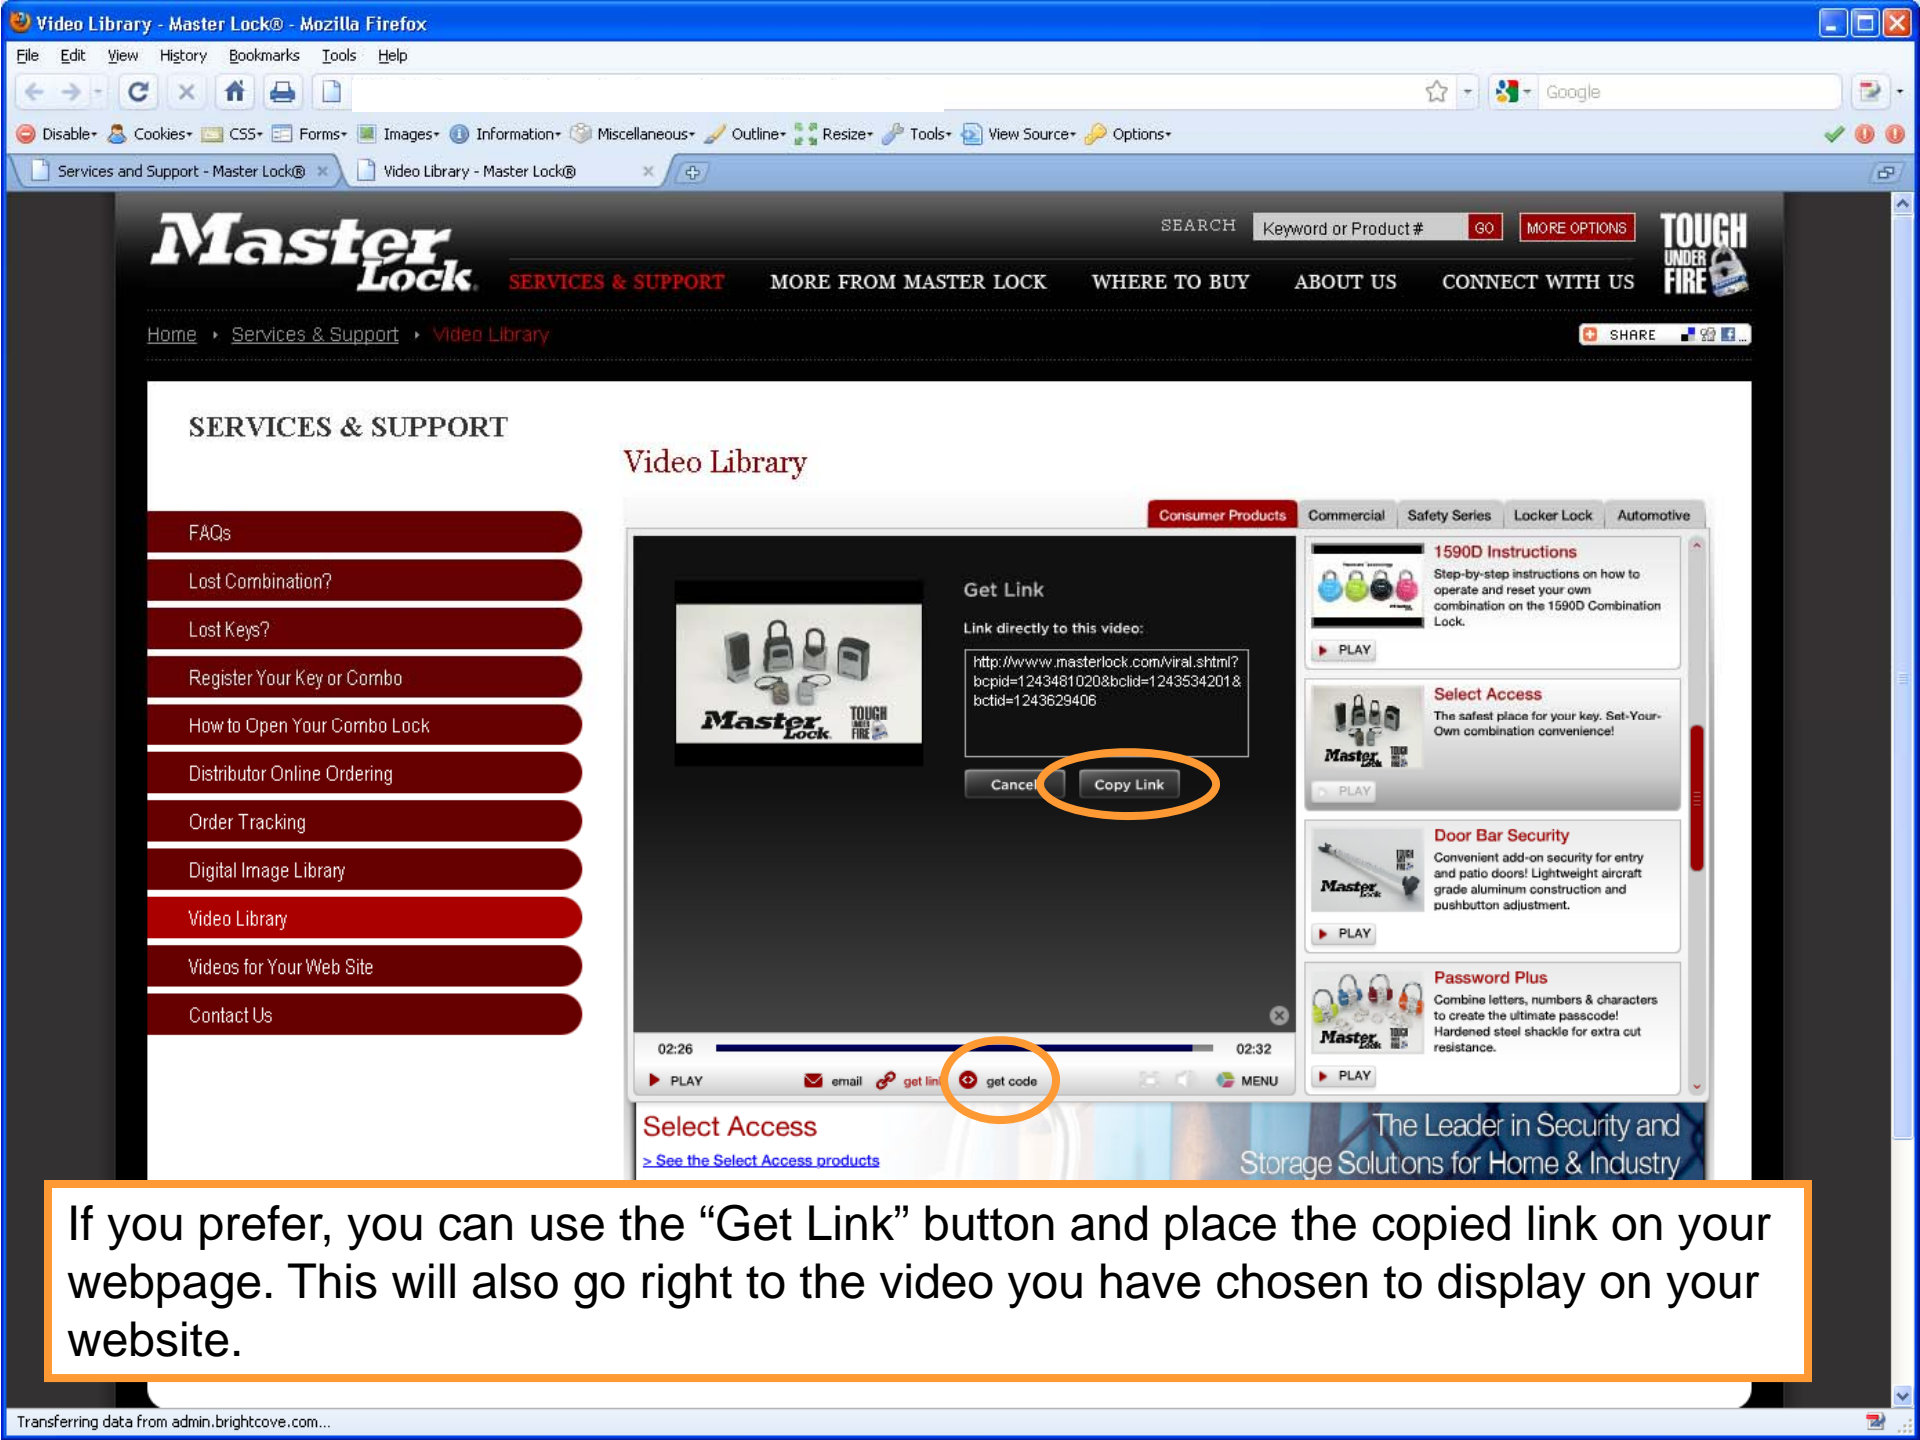

Door Bar Security
Convenient add-on security for entry and patio doors! Lightweight aircraft grade aluminum construction and pushbutton adjustment.

Password Plus
Combine letters, numbers & characters to create the ultimate passcode! Hardened steel shackle for extra cut resistance.

02:26 02:32

PLAY email get link get code MENU

Select Access
[> See the Select Access products](#)

The Leader in Security and Storage Solutions for Home & Industry
See Master Lock's Featured New Products

SERVICES & SUPPORT